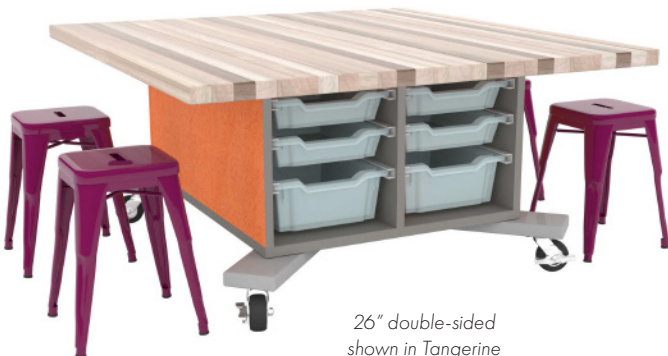

24" & 30" Metal Stool Colors:

26" double-sided
shown in Tangerine
with 18" purple stools