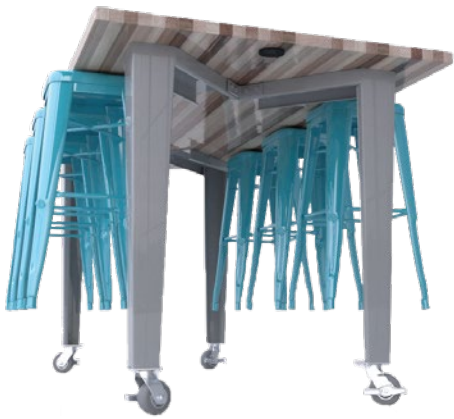

OPTIONS

Backpack Hooks

Robotics Bumper Kit

Dual Dock Electrical Station

(4AC, 4USB, 1HDMI, 1VGA)

Magnetic Mounted Stool Package:
seating for 6 or 8 (18", 24", or 30" height)

ROBOTICS BUMPER KIT

The Robotics Bumper Kit allows you to quickly and easily dual-purpose any ED Table, IDEA Island, and select Brainstorm Workbenches!

Limit - 3

Leg Color: Silver

Top Choices:

Laminate in Northsea Grey - Includes electrical

*Butcher Block based upon availability

Six or eight stool package based on color & availability

Ask a sales associate for details!

Sturdy X shaped frame with built-in cable management in all four legs!

24" & 30" Metal Stool Colors:

Table Height & Accompanying Stool Size

Stool Size	Table Height
18"	30"
24"	34"
30"	42"

IDEA Leg & Robotic Kit Color Options: