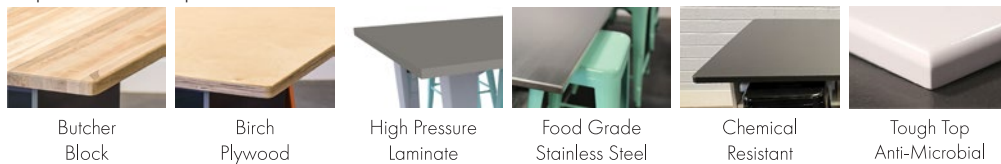

Limit - 3

Leg Color: Silver

Top Choices:

Laminate in Northsea Grey - Includes electrical

*Butcher Block based upon availability

Six or eight stool package based on color & availability

Ask a sales associate for details!

Sturdy X shaped frame with built-in cable management in all four legs!

24" & 30" Metal Stool Colors:

Table Height & Accompanying Stool Size

Stool Size	Table Height
18"	30"
24"	34"
30"	42"

IDEA Leg & Robotic Kit Color Options:

18" Metal Stool Colors:

Top Surface Options:

Tough Top Options: