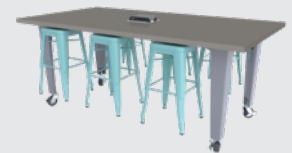

OPTIONS

Backpack Hooks

Robotics Bumper Kit

Dual Dock Electrical Station

(4AC, 4USB, 1HDMI, 1VGA)

Magnetic Mounted Stool Package:
seating for 6 or 8 (18", 24", or 30" height)

ROBOTICS BUMPER KIT

The Robotics Bumper Kit allows you to quickly and easily dual-purpose any ED Table, IDEA Island, and select Brainstorm Workbenches!

Limit - 3

Leg Color: Silver

Top Choices:

Laminate in Northsea Grey - Includes electrical

*Butcher Block based upon availability

Six or eight stool package based on color & availability

Ask a sales associate for details!

Sturdy X shaped frame with built-in cable management in all four legs!

24" & 30" Metal Stool Colors:

Table Height & Accompanying Stool Size

Stool Size	Table Height
18"	30"
24"	34"
30"	42"

IDEA Leg & Robotic Kit Color Options: