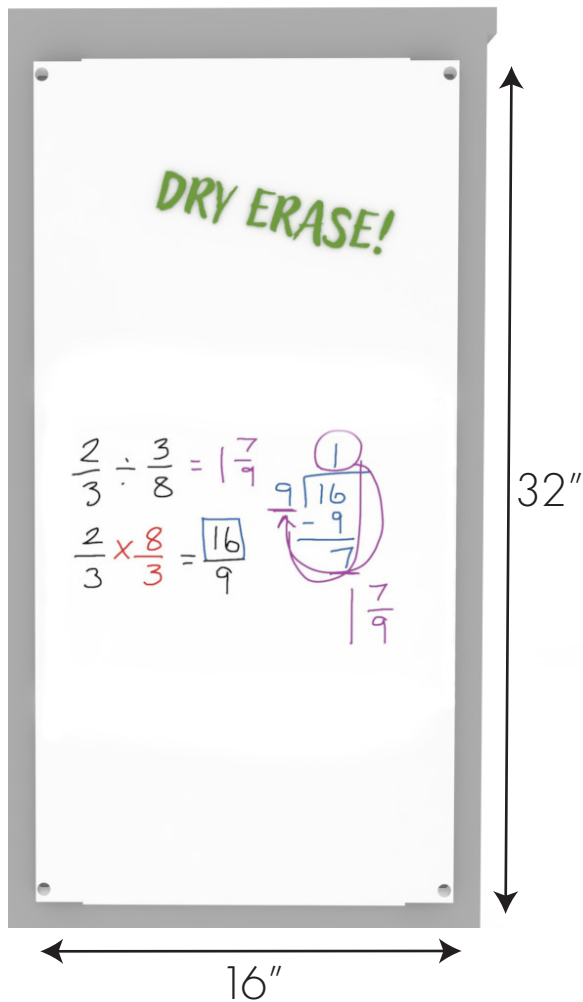

# Magnetic Dry Erase Board

Our proprietary Magnetic Dry Erase Board gives teachers the ability to dual-purpose their favorite CEF storage table or cart for instructional use!

## Available on:

- Hideaway Bookshelf
- 58" Hideaway (Single or Double) Storage Carts
- 39" Hideaway Storage Credenza
- 42" Hideaway Storage Table
- 42" Chameleon
- 41" ESTO Inverse

(Dry Erase Board is only available when purchased with CEF products)

\*Product will have pre-drilled holes for mounting purposes

\*The Dry Erase Board is constructed of 18 gauge steel