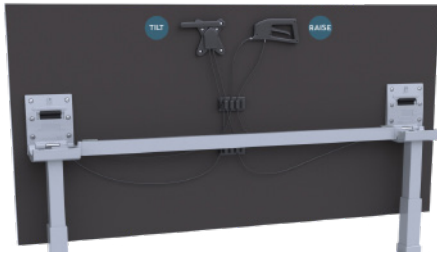

The HATT HEIGHT ADJUSTABLE TILT TABLE

Instantly and effortlessly raise, lower, or tilt with levers

AVAILABLE IN 3 SIZES:

30" x 60" 36" x 48" 36" x 72"

STANDARD

Quiet Pneumatic Lifting Mechanism
Available in 6 Marker Board Colors

DIMENSIONS

- Lowest Sitting Height: 29"
- Highest Standing Point (Not tilted): 47"
- Lowest Tilted Height (Floor to top of table): 47"
- Highest Tilted Height (Floor to top of table): 65"
- Optional Casters - Add 3" to all above heights

Perfect for Corporate, Healthcare, & Educational Instruction at all age levels!

HATT Table Marker Board Options:

Tough Top Options: Ask about other color options!